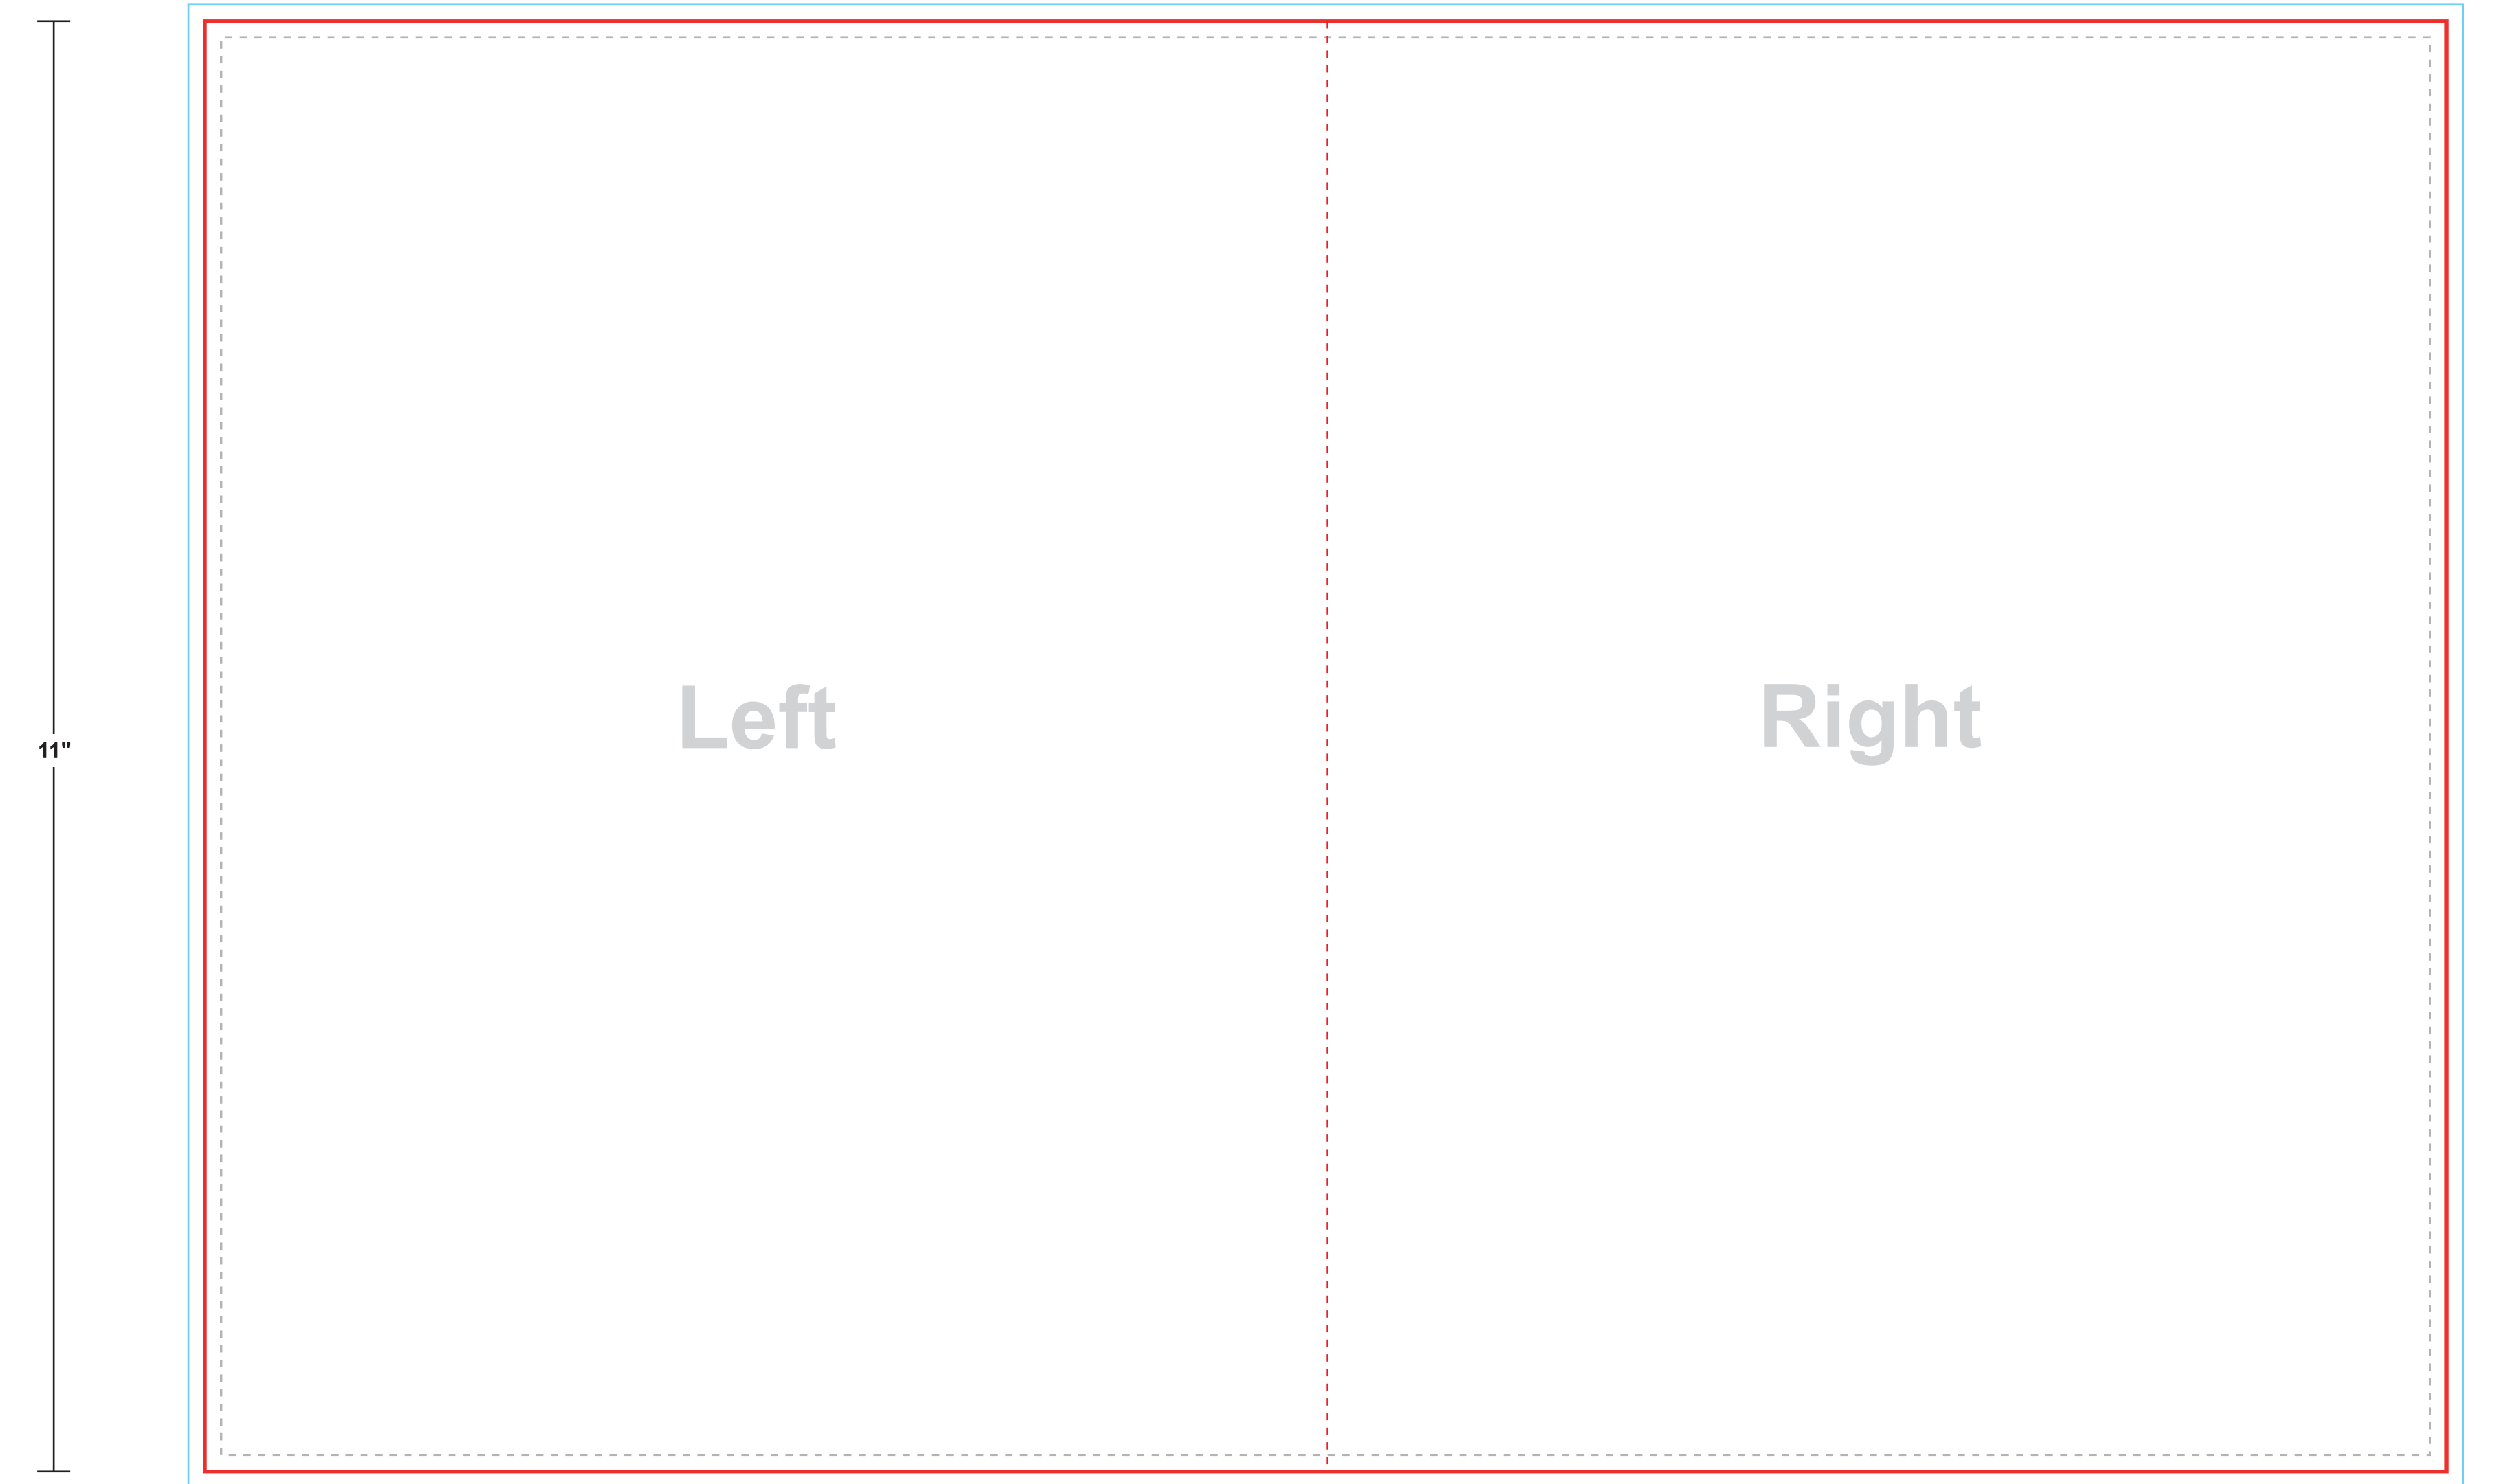

Safe Zone Trim Size Bleed Area Fold

17"

11"

17"